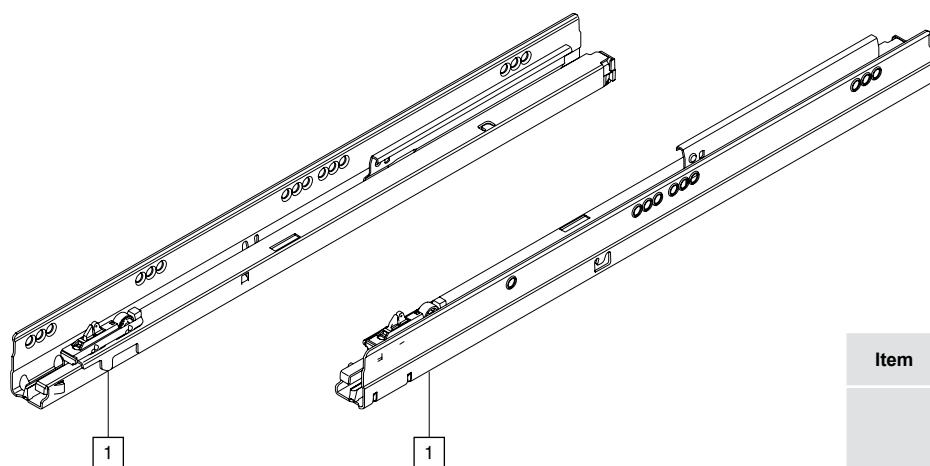

TANDEMBOX runner

30/50/65 kg

INSTALLATION
SHEET

 **blum**[®]

箱体轨道

Item	Qty	Unit	Description
1	1	pair	TANDEMBOX runner including BLUMOTION (Full extension) TANDEMBOX 箱体轨道 内含 BLUMOTION (全拉式)

Cabinet profile screw positions

箱体轨道上的螺丝位置